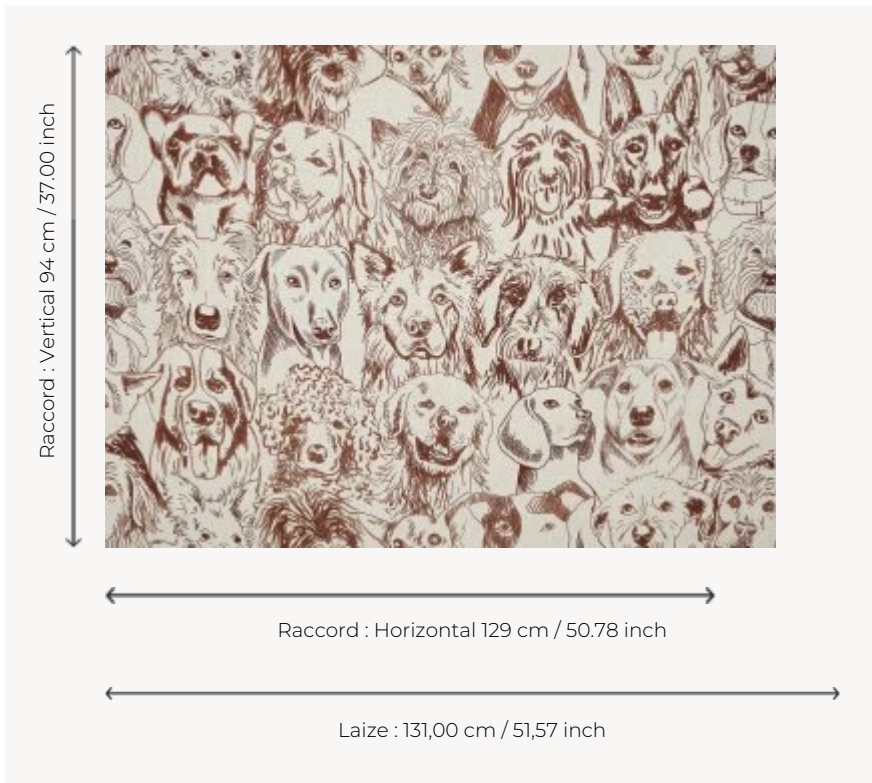

## F3552002 DESIGNER DOGS

Loyal and beloved companions, dogs are undoubtedly Ken Fulk's favorite animals. In a nod to the happy pack that his studio The Magic Factory in San Francisco hosts, this linen print on painter's canvas features sketched portraits of his four-legged companions. DESIGNERS DOGS can be used as decorative seating or curtains.

### Pierre Frey

<b>TYPE</b>	Prints
<b>ARTIST</b>	Ken Fulk
<b>USE</b>	Curtain
<b>COMPOSITION</b>	100 % Linen
<b>SALES UNIT</b>	Available per meter/yard
<b>WIDTH</b>	131 cm / 51,57 inch
<b>REPEAT</b>	H: 129 cm - 50,78 inch V: 94 cm - 37,00 inch Straight repeat
<b>WEIGHT</b>	550 gr / ml
<b>CARE</b>	
<b>BOOK</b>	F9979212008