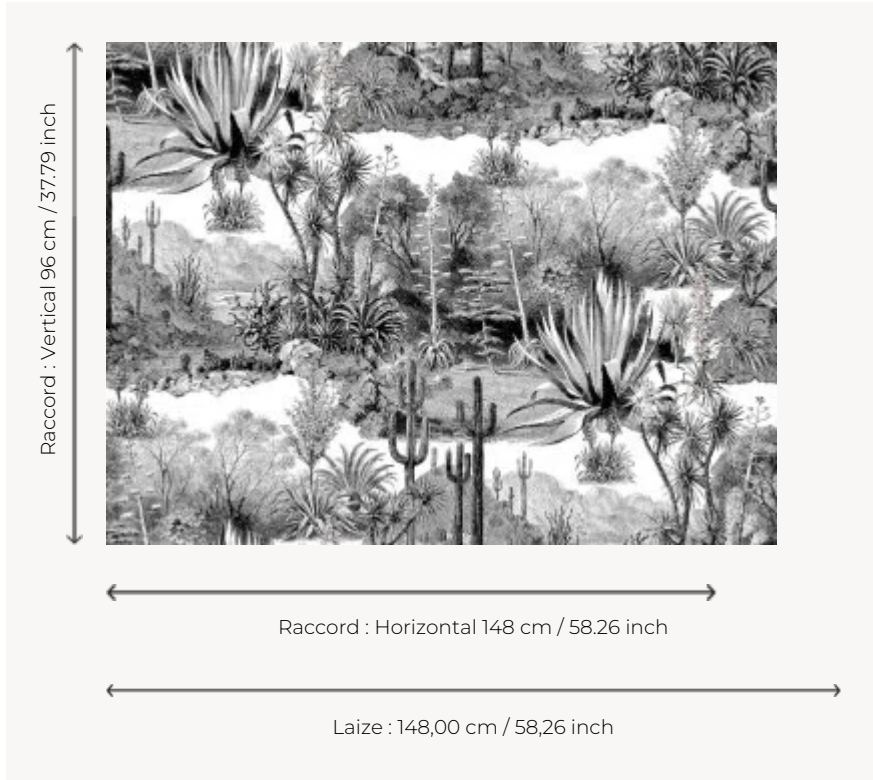

## F3086001 PAMPA

Spectacular print with an engraving effect in a very trendy camaieu of black tones. In this genuine illustration of Argentinian landscapes, the various design scales and the 100% linen backing make this model very stylish.

### Pierre Frey

<b>TYPE</b>	Prints
<b>COMPOSITION</b>	100 % Linen
<b>SALES UNIT</b>	Available per meter/yard
<b>WIDTH</b>	148 cm / 58,26 inch
<b>REPEAT</b>	H: 148 cm - 58,26 inch V: 96 cm - 37,79 inch
<b>WEIGHT</b>	392 gr / ml
<b>CARE</b>	